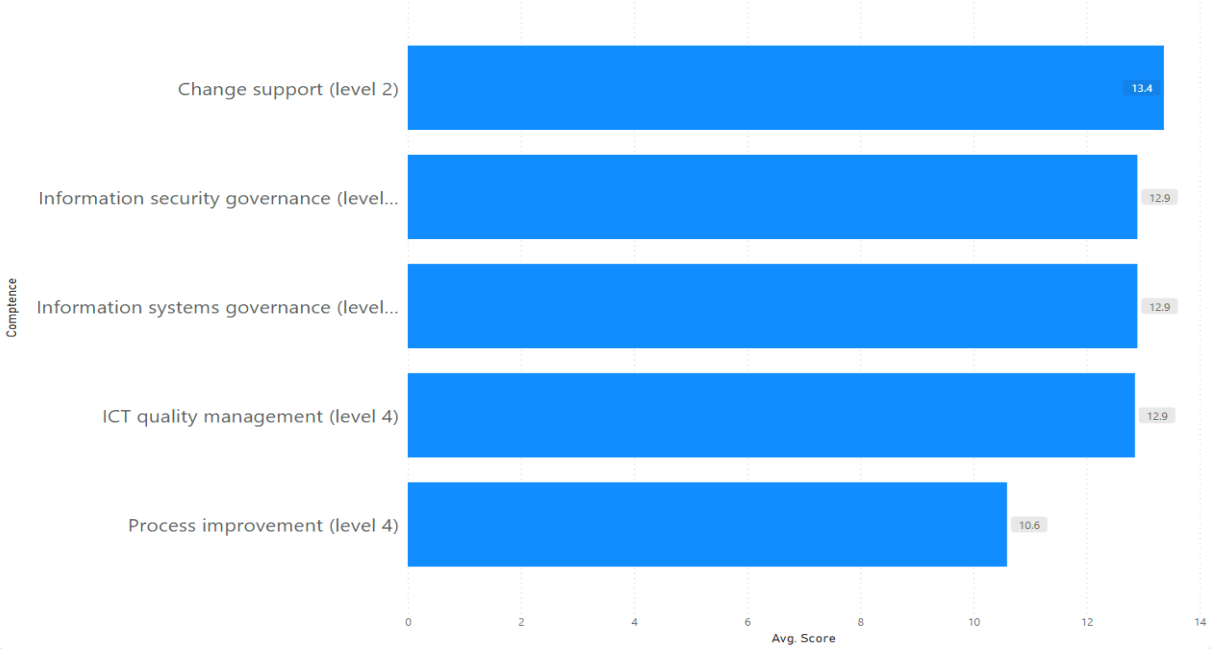

- Business Information Manager
- ICT Operations Manager
- Project manager
- Quality Assurance Manager
- Service Manager
- Service Support

875
Assessments

116
Countries

Overall
Scoring
performance

↑ **Top 5**
Highest
scoring skills

↓ **Top 5**
Lowest
scoring skills

Astride - ITSM breakdown

Top 5 skills that align

Astride - ITSM breakdown

Top 5 skills that misalign

Astride - ITSM breakdown

Thank you!

More from EXIN!